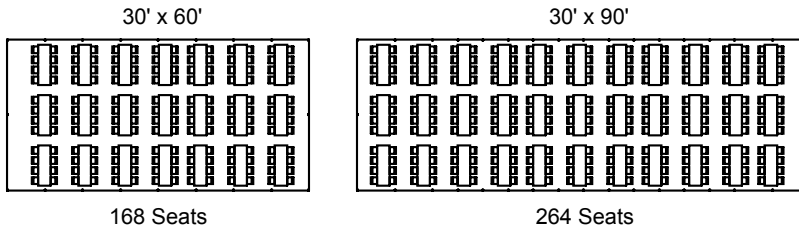

Best Event Rental

SAMPLE TENT LAYOUTS

Guest Seating at 8' Rectangular Tables

NOTE: Not all tent sizes shown.