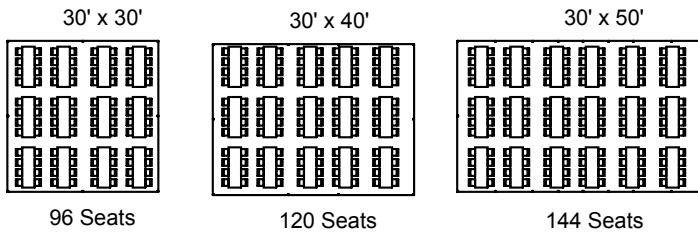

Best Event Rental

SAMPLE TENT LAYOUTS

Guest Seating at 8' Rectangular Tables

NOTE: Not all tent sizes shown.