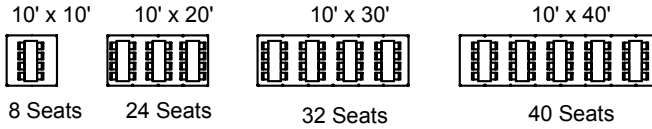

Best Event Rental

SAMPLE TENT LAYOUTS

Guest Seating at 8' Rectangular Tables

NOTE: Not all tent sizes shown.