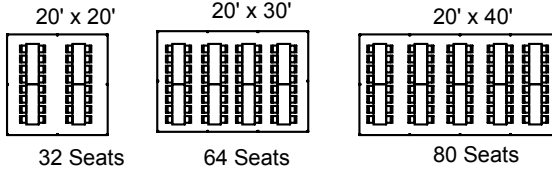

Best Event Rental

SAMPLE TENT LAYOUTS

Guest Seating at 8' Rectangular Tables

NOTE: Not all tent sizes shown.