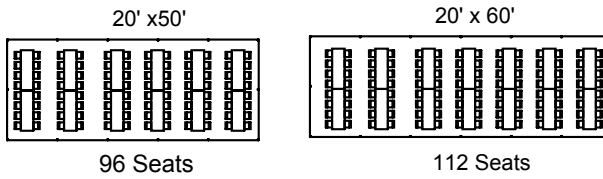

Best Event Rental

SAMPLE TENT LAYOUTS

Guest Seating at 8' Rectangular Tables

NOTE: Not all tent sizes shown.