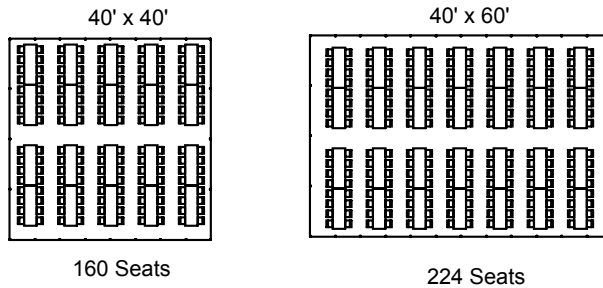

Best Event Rental

SAMPLE TENT LAYOUTS

Guest Seating at 8' Rectangular Tables

NOTE: Not all tent sizes shown.