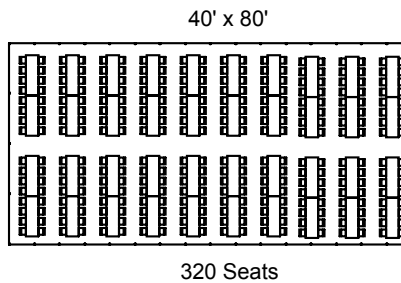

Best Event Rental

SAMPLE TENT LAYOUTS

Guest Seating at 8' Rectangular Tables

NOTE: Not all tent sizes shown.