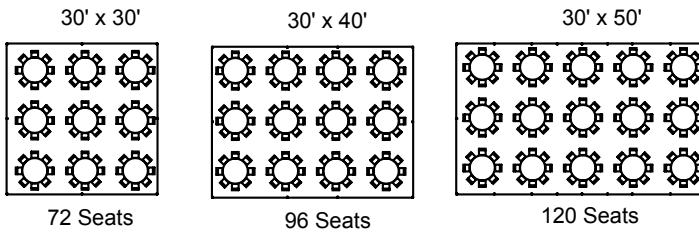

Best Event Rental

SAMPLE TENT LAYOUTS

Guest Seating at 5' Round Tables

NOTE: Not all tent sizes shown.